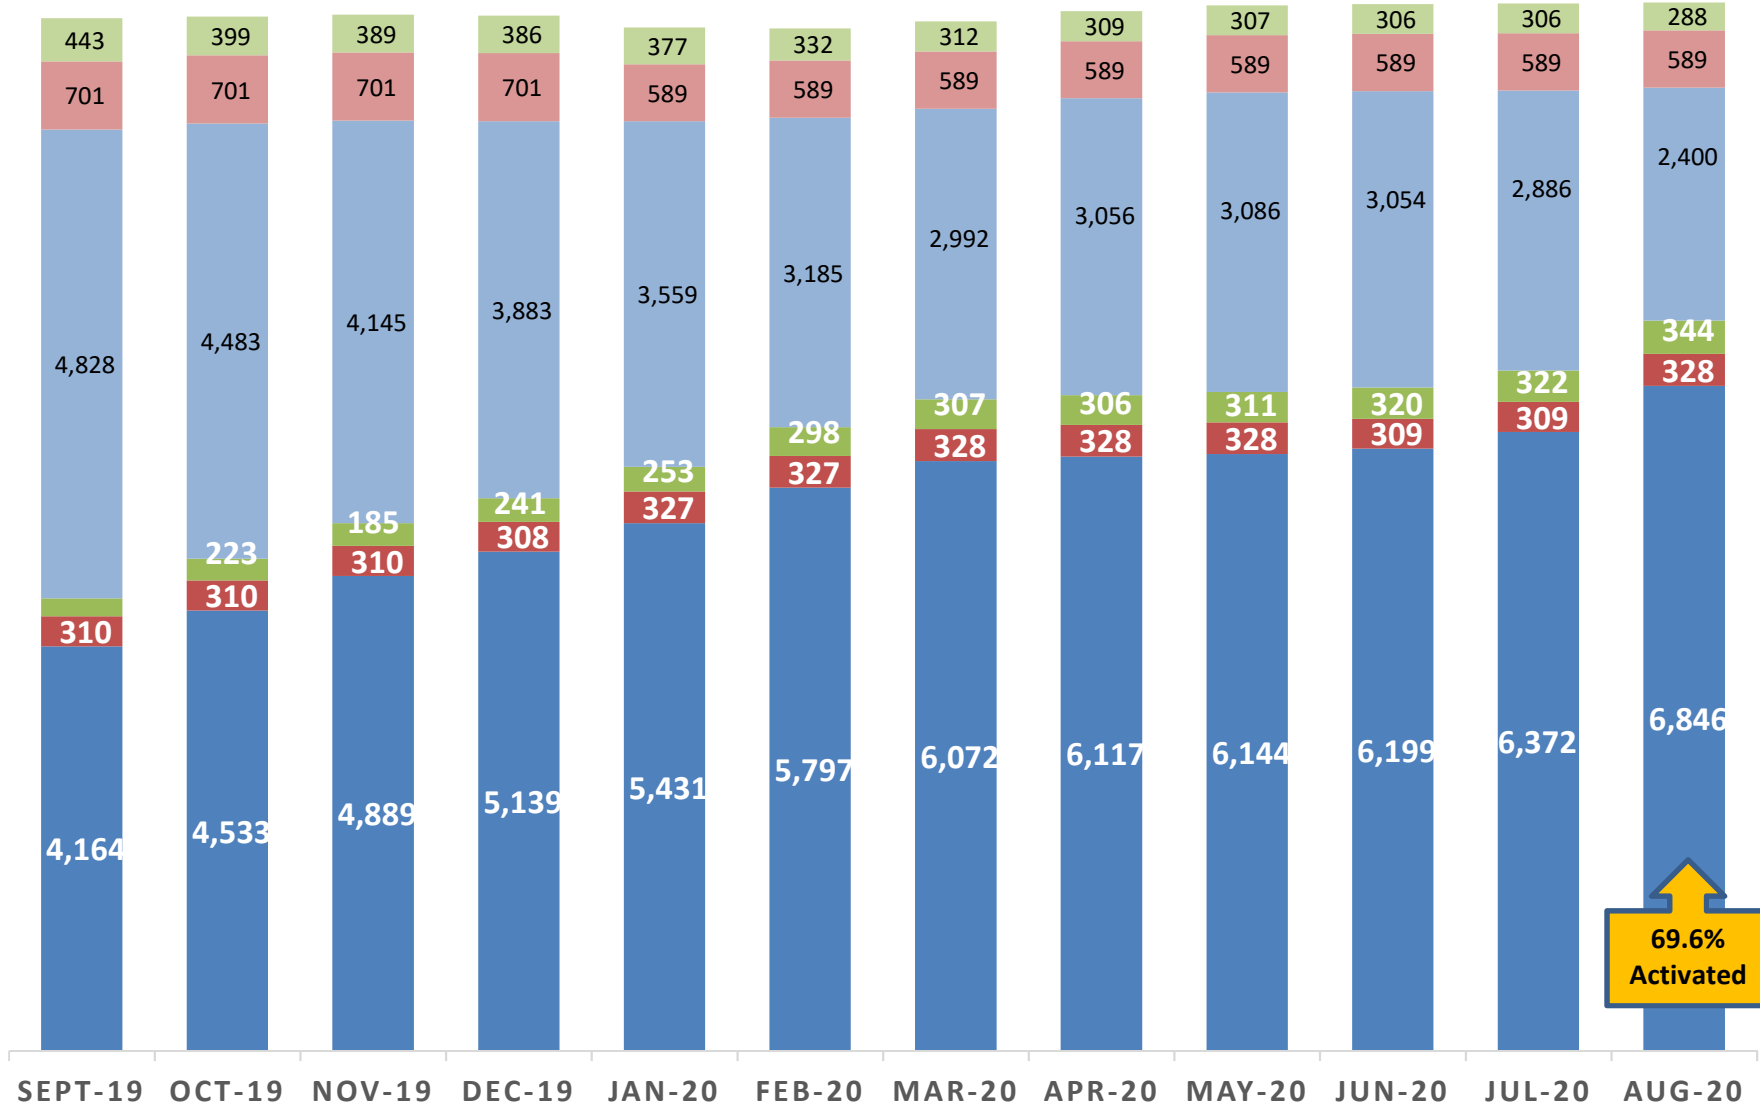

FTTH ACTIVATION PROGRESS

■ Residential Activations ■ Bulk Activations ■ Commercial Activations
■ Residential Remaining ■ Bulk Remaining ■ Commercial Remaining

↑
69.6% Activated