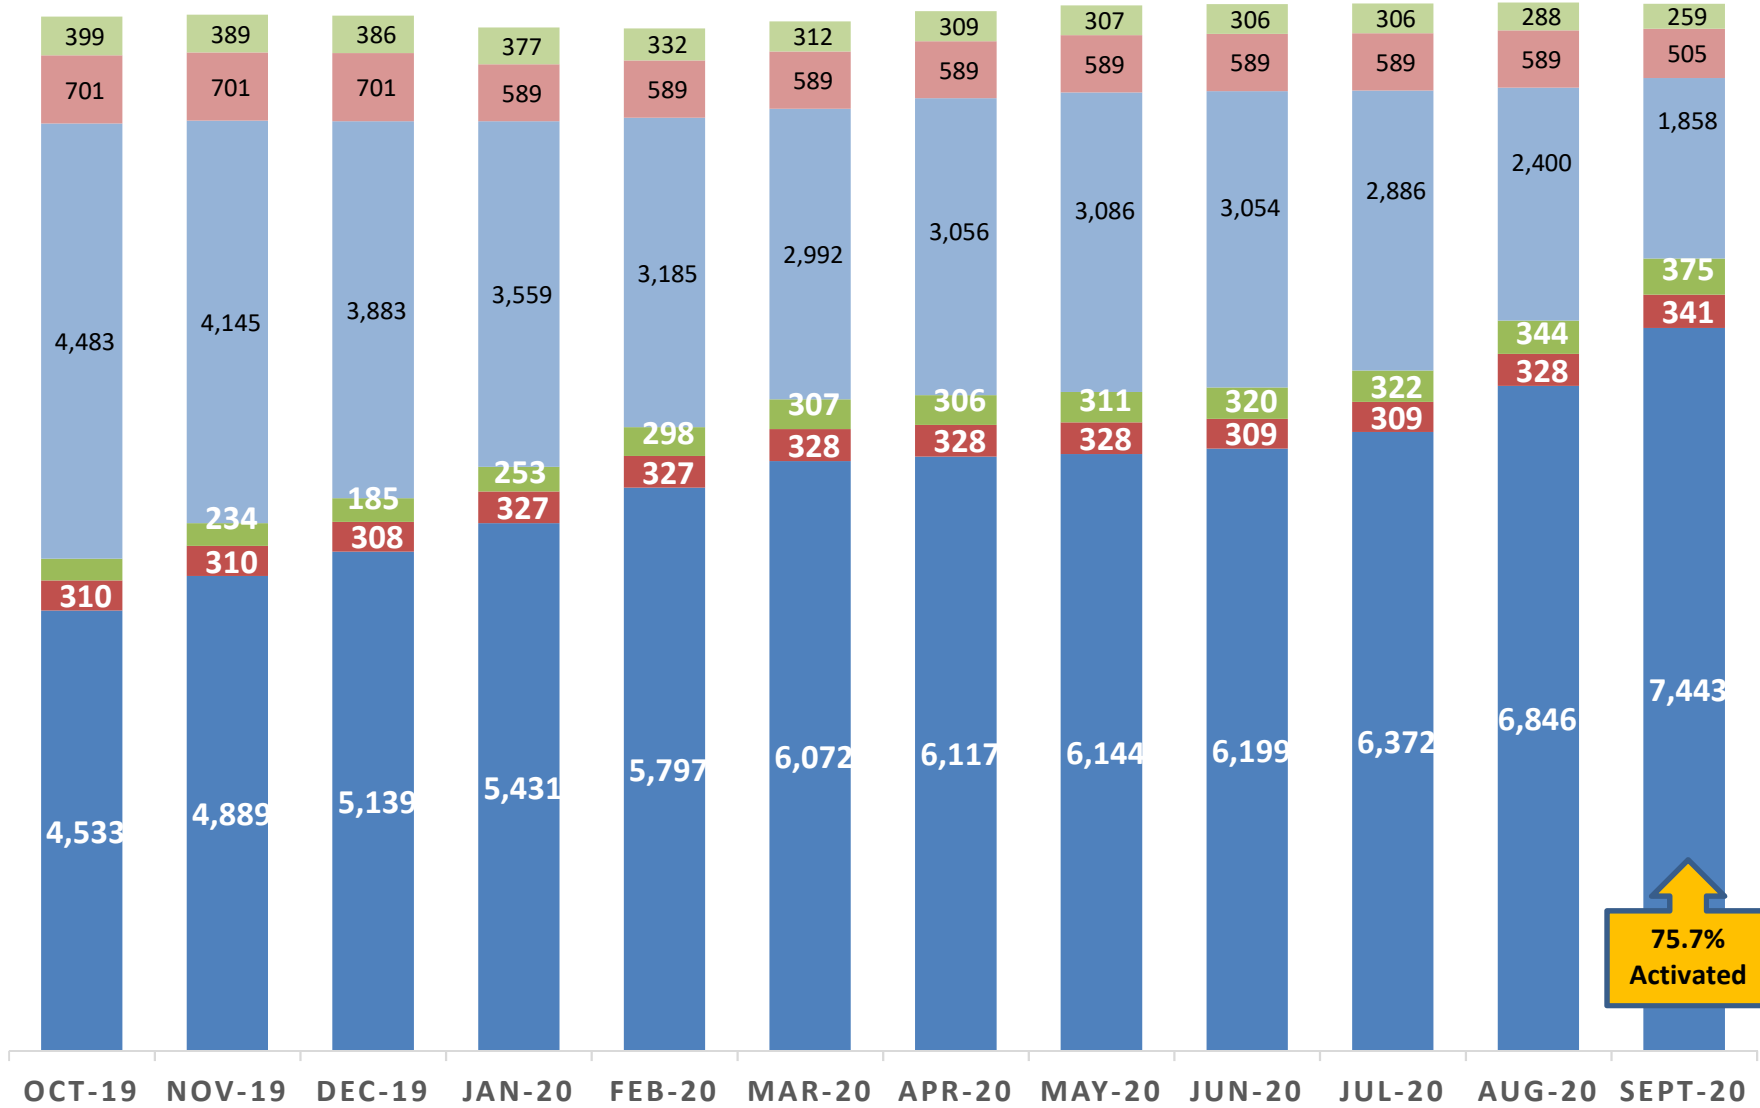

FTTH ACTIVATION PROGRESS

■ Residential Activations ■ Bulk Activations ■ Commercial Activations
■ Residential Remaining ■ Bulk Remaining ■ Commercial Remaining

↑
75.7% Activated