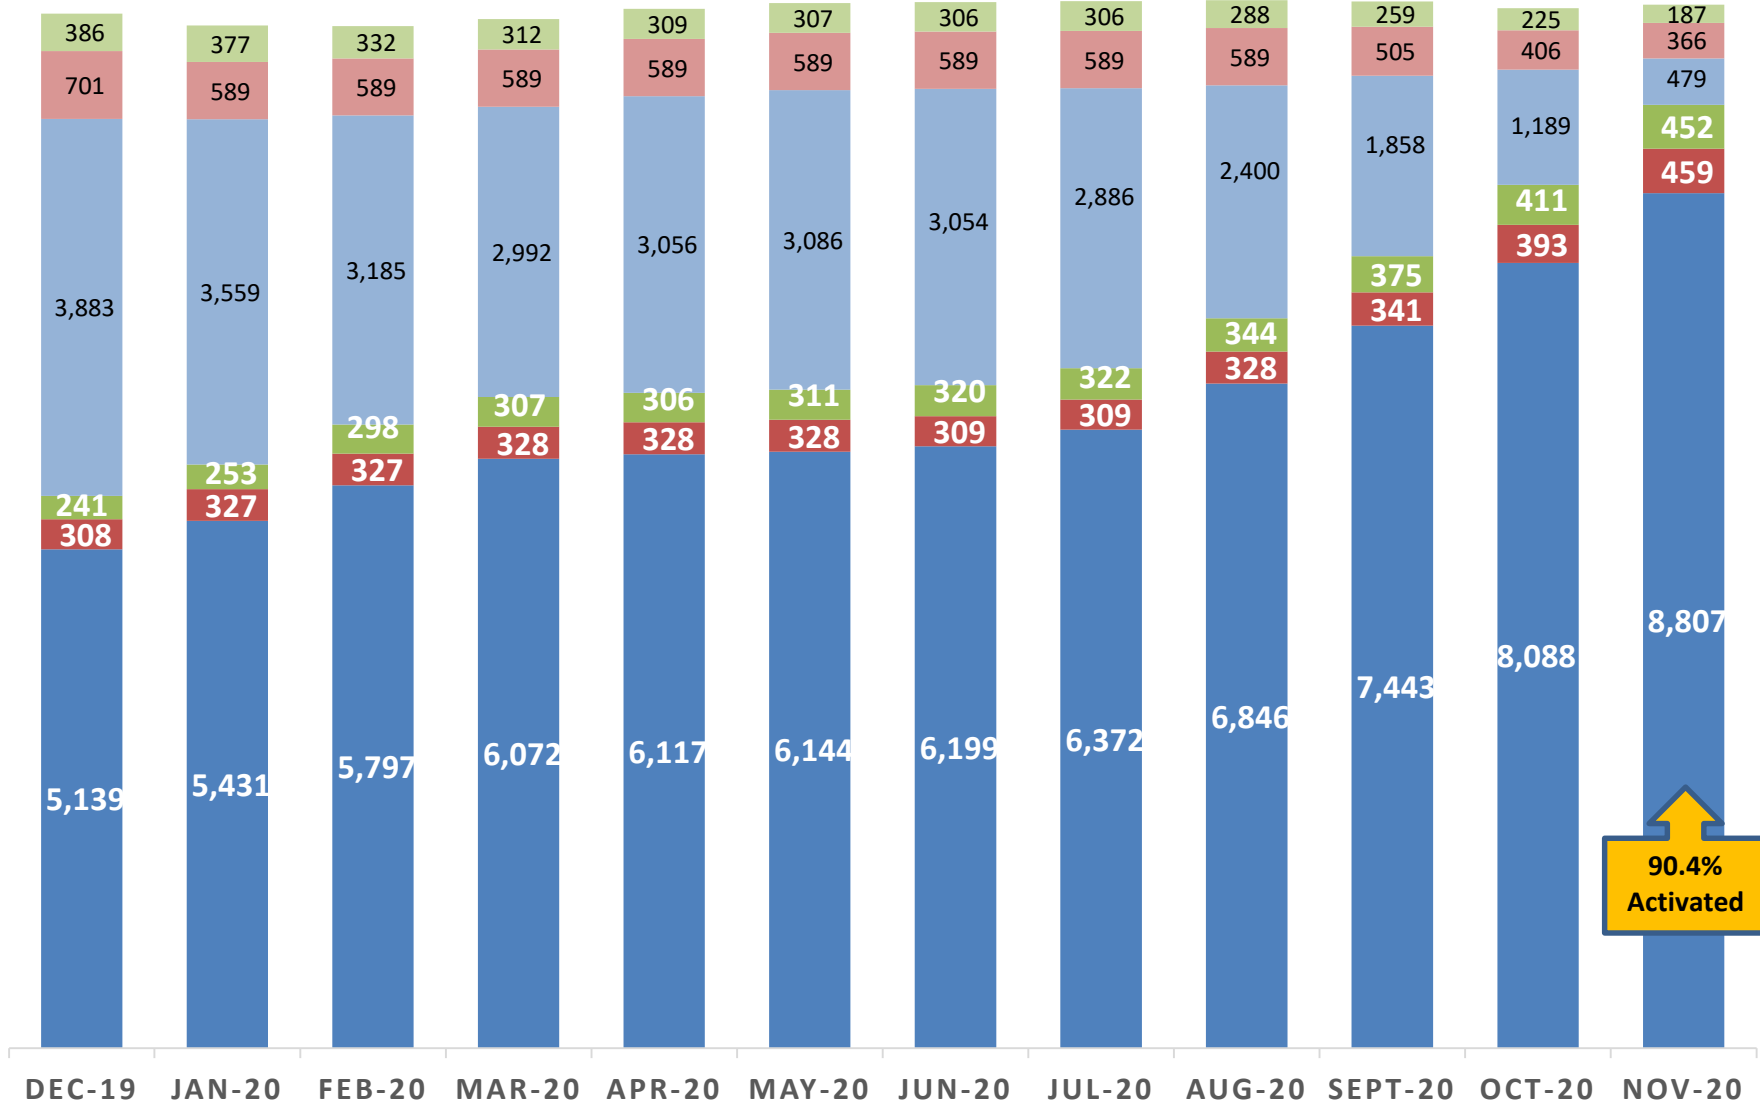

FTTH ACTIVATION PROGRESS

■ Residential Activations ■ Bulk Activations ■ Commercial Activations
■ Residential Remaining ■ Bulk Remaining ■ Commercial Remaining

↑
**90.4%
Activated**